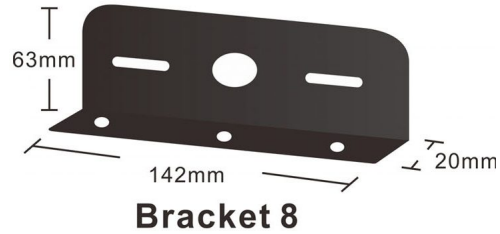

# BRACKET (BRACKET)

Product Code	Dimensions (mm)	Feature	Net Weight KG	Master Carton Qty
BRACKET7	115mm x 20mm x 63mm	L Shape bracket for 4 LED strobes	0.1	50
BRACKET8	142mm x 20mm x 63mm	L Shape bracket for 6 LED strobes	0.11	50