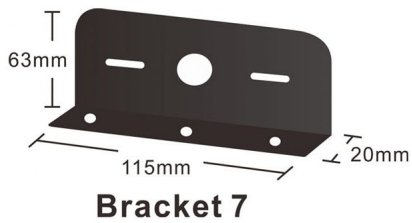

# BRACKET (BRACKET)

Product Code	Dimensions (mm)	Feature	Net Weight KG	Master Carton Qty
BRACKET7	115mm x 20mm x 63mm	L Shape bracket for 4 LED strobes	0.1	50
BRACKET8	142mm x 20mm x 63mm	L Shape bracket for 6 LED strobes	0.11	50