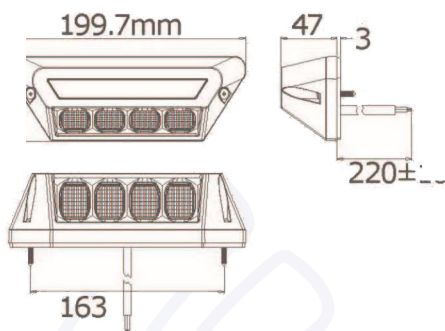

VSWD-SL2800

SCENE LIGHT

R10

Part Number	Description
VSWD-SL2800	Scene Light 4 LED 28W
VSWD-SL2800W-A	Scene Light with Amber Side Marker
VSWD-SL2800W-R	Scene Light with red side marker
VSWD-SL2800W-W	Scene Light with white side marker

Lumens	2800 LM	Approvals	ECE R10 R148 UKCA
Voltage	10-30v	IP Rating	IP69k
LEDs	4 LEDs + side marker	Beam Pattern	Flood
Mounting	Screw fix surface mount	Additional Features	
Dimensions	See above	Box Qty	20
Housing Material	Aluminium	Lens Material	Polycarbonate