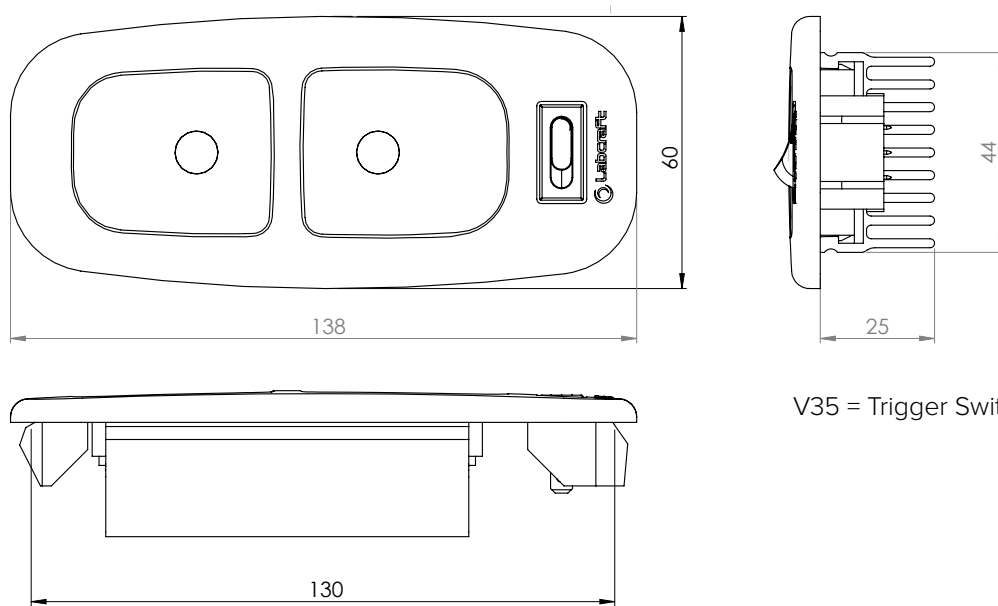

VANLITE V35

624 lumens of clean white light

Up to 7 x brighter than the original OEM light & up to half the power consumption

Fits into existing OEM aperture & connector

Integrated trigger switch

Quick and easy to install - less than 30 seconds

Fits into existing OEM aperture & connector - The V35 carries exactly the same fitment specification as the original OEM light to enable quick & easy installation.

Quick & easy to install - The V35 is easy to install without the need for more holes or drilling. Simply pop out the original light, unplug and replace with the V35 - in less than 30 seconds.

10 year warranty - Built with the latest hi-tech heat management and hard-wearing components, the V35 comes with Labcraft's market leading 10 year warranty.

V35 = Trigger Switch

SPECIFICATION		ALL DIMENSIONS HAVE A TOLERANCE OF +/-1mm	
		12V	Compatible Makes & Models
Voltage Range	VDC	10-32	Mercedes: Vito (2016 onwards)
Average Current	A	0.45	
Light Output	lm	624	
Watts	W	6W	
Weight	kg	0.14	
Temp. Range	°C	-30 to +40	
IP Rating	IP	IP60	