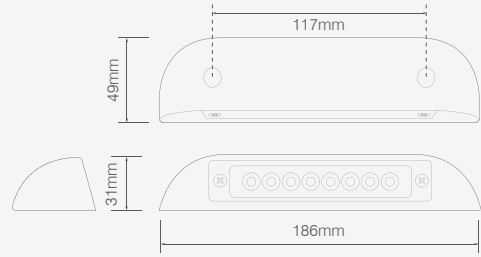

**186 SERIES****DOOR ENTRY SCENE LAMPS****Voltage Range:** 12V only**Warranty:** 3 years

- Choice of warm (3000K) or cool (6000K) white light output
- LED Qty: 8
- 120° light spread
- Interior or exterior use – IP67 ingress protection
- Lumens, cool white: 240lm raw, 180lm effective
- Lumens, warm white: 210lm raw, 160lm effective

Overall Size: 186 x 49 x 31mm Cable Length: 400mm  
Current Draw (13.8V): 0.22A

**DOOR ENTRY SCENE LAMP WARM WHITE****186WW****DOOR ENTRY SCENE LAMP COOL WHITE****186WC**

**Sleek and  
compact design**

Ideal for caravans,  
motorhomes, horseboxes...