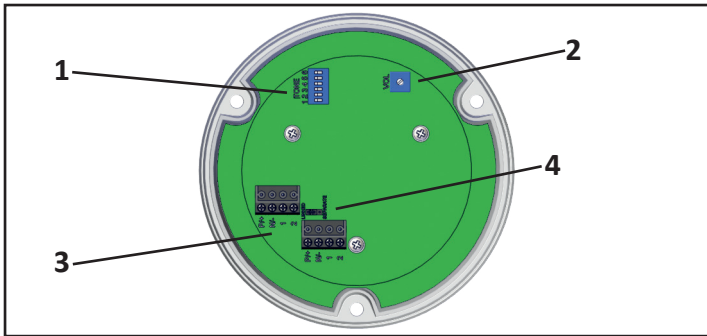

# ISB-T LED Sounder Beacon

**1**

See Chart

**2**

Quiet - Loud

**3**

	12Vdc	24Vdc	24Vac	VRD	115-230Vac
	0V for third tone	0V for third tone	N for third tone	0V/N for third tone	0V/N for third tone
	0V for second tone	0V for second tone	N for second tone	0V/N for second tone	0V/N for second tone
	0V	0V	N	0V/N	0V/N
	12Vdc	24Vdc	24Vac/dc	45-65Vac 55-95Vdc	115-230V ac/dc