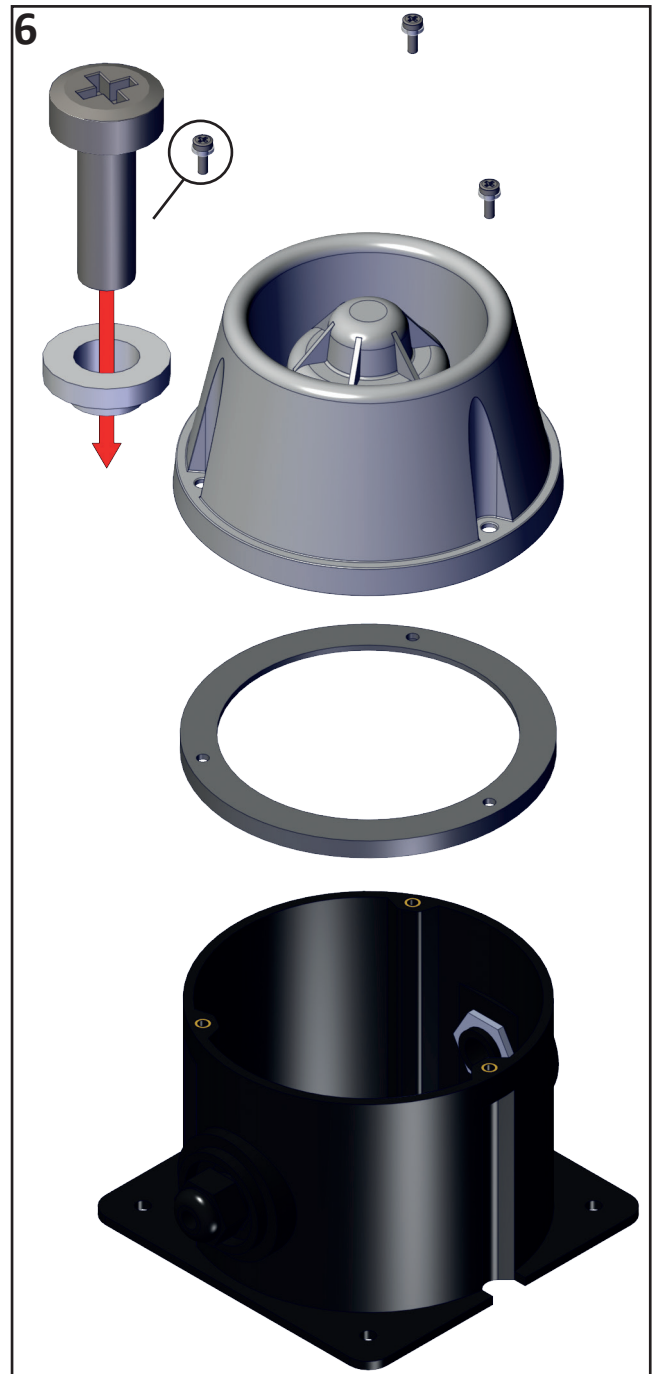

1

See Chart

2

Quiet - Loud

3

	12Vdc	24Vdc	24Vac	VRD	115-230Vac
	0V for third tone	0V for third tone	N for third tone	0V/N for third tone	0V/N for third tone
	0V for second tone	0V for second tone	N for second tone	0V/N for second tone	0V/N for second tone
	0V	0V	N	0V/N	0V/N
	12Vdc	24Vdc	24Vac/dc	45-65Vac 55-95Vdc	115-230V ac/dc

4

	Linked	Audible and Visual Signals controlled from one set of power terminals
	Separate	Audible and Visual Signals independently controlled from individual power terminals.