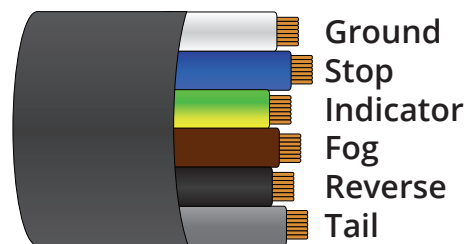

LAPCV115

Fitting Instruction

To view the complete Commercial Vehicle lighting range please visit www.lapelec.co.uk

LAPCV115

Fitting Instruction

To view the complete Commercial Vehicle lighting range please visit www.lapelec.co.uk