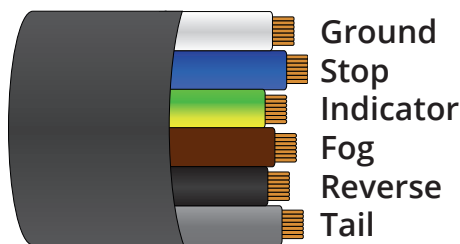

To view the complete Commercial Vehicle lighting range please visit www.lapelec.co.uk