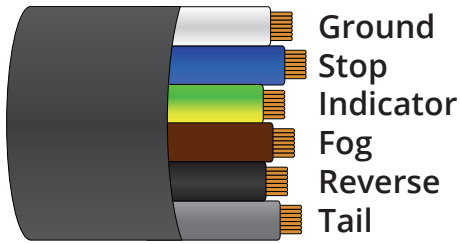

LAPCV115

Fitting Instruction

To view the complete Commercial Vehicle lighting range please visit www.lapelec.co.uk

LAPCV115

Fitting Instruction

To view the complete Commercial Vehicle lighting range please visit www.lapelec.co.uk