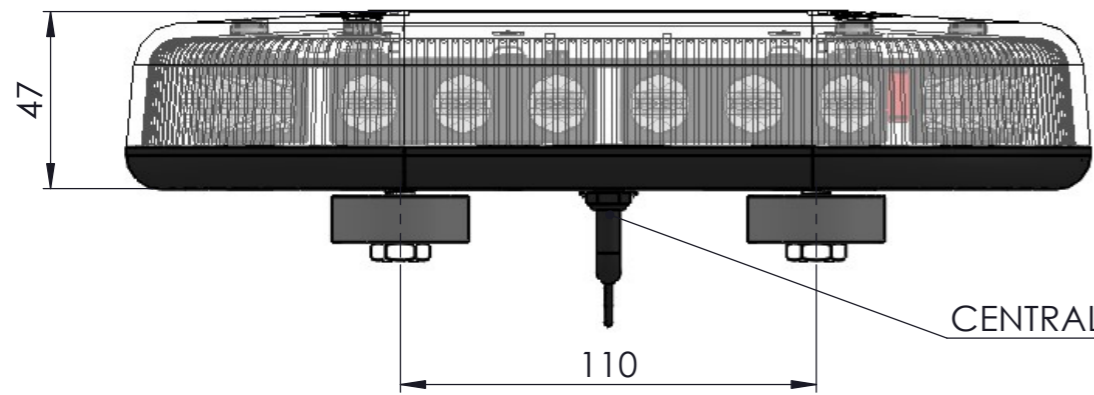

1m LONG 7-CORE CABLE

CENTRAL CABLE EXIT

1000

- BROWN: PATTERN SELECT
- RED: POWER (V1) 11-30V DC
- ORANGE: POWER (V2) 11-30V DC IF APPLICABLE
- YELLOW: SYNCHRONISATION
- GREEN: CONFIGURATION
- BLUE: DIM IF APPLICABLE
- BLACK: 0V GROUND

2 OFF M8 X 16 BOLTS AND RUBBER WASHERS

THIS DRAWING IS CONFIDENTIAL AND IS THE EXCLUSIVE PROPERTY OF REDTRONIC LTD.  
NO UNAUTHORISED USE, COPY OR DISCLOSURE OF THE DRAWING IS TO BE MADE AND IT IS TO BE RETURNED WHENEVER REQUIRED.

PROJECTION  
  
 IF IN DOUBT ASK  
**A3**

SCALE 1:2  
 DrawnBy WJO  
 DATE 12/01/2022  
 WEIGHT 862 g

UNLESS STATED  
 DIMENSIONS MM  
 TOL. LINEAR ±0.3  
 TOL. DIAGONAL ±0.5  
 TOL. ANGULAR ±0.5

MATERIAL SEE BILL OF MATERIALS  
 FINISH GLOSS