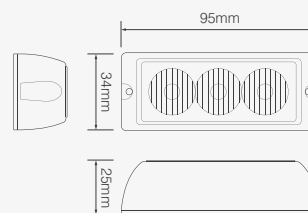

DIRECTIONAL WARNING LAMPS

3-LED

- LED3DVA** R10 Amber ●
- LED3DVB** R10 Blue ●
- LED3DVR** R10 Red ●
- LED3DVW** R10 White ○

95 x 34 x 25mm

4-LED

- LED4DVA** R10 Amber ●
- LED4DVB** R10 Blue ●
- LED4DVR** R10 Red ●
- LED4DVW** R10 White ○

139 x 37 x 28mm

132 x 50 x 25mm

8-LED

- LED8DVA** R10 Amber ●
- LED8DVB** R10 Blue ●
- LED8DVR** R10 Red ●
- LED8DVW** R10 White ○

- Synchronise up to 10 units
- Five Year Warranty

Voltage range	12/24V Multivolt
Flash patterns #	3-LED: 12x selectable
	4-LED: 25x selectable
	8-LED: 26x selectable

LED type	3-Watt
Lens material	Clear polycarbonate
Base material	Aluminium
Mounting	Screw mount
Warranty	Five years
Approval	ECE R10
Ingress protection	IP67
Current draw	0.35A