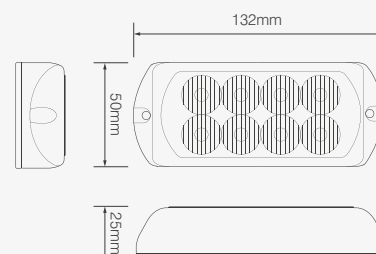

DIRECTIONAL WARNING LAMPS

3-LED

- LED3DVA** R10 Amber ●
- LED3DVB** R10 Blue ●
- LED3DVR** R10 Red ●
- LED3DVW** R10 White ○

95 x 34 x 25mm

4-LED

- LED4DVA** R10 Amber ●
- LED4DVB** R10 Blue ●
- LED4DVR** R10 Red ●
- LED4DVW** R10 White ○

139 x 37 x 28mm

132 x 50 x 25mm

8-LED

- LED8DVA** R10 Amber ●
- LED8DVB** R10 Blue ●
- LED8DVR** R10 Red ●
- LED8DVW** R10 White ○

- Synchronise up to 10 units
- Five Year Warranty

Voltage range	12/24V Multivolt
Flash patterns #	3-LED: 12x selectable
	4-LED: 25x selectable
	8-LED: 26x selectable

LED type	3-Watt
Lens material	Clear polycarbonate
Base material	Aluminium
Mounting	Screw mount
Warranty	Five years
Approval	ECE R10
Ingress protection	IP67
Current draw	0.35A