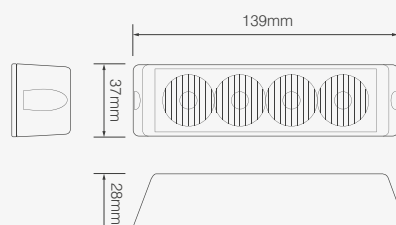

DIRECTIONAL WARNING LAMPS

3-LED

- LED3DVA** R10 Amber ●
- LED3DVB** R10 Blue ●
- LED3DVR** R10 Red ●
- LED3DVW** R10 White ○

95 x 34 x 25mm

4-LED

- LED4DVA** R10 Amber ●
- LED4DVB** R10 Blue ●
- LED4DVR** R10 Red ●
- LED4DVW** R10 White ○

139 x 37 x 28mm

132 x 50 x 25mm

8-LED

- LED8DVA** R10 Amber ●
- LED8DVB** R10 Blue ●
- LED8DVR** R10 Red ●
- LED8DVW** R10 White ○

- Synchronise up to 10 units
- Five Year Warranty

Voltage range	12/24V Multivolt
Flash patterns #	3-LED: 12x selectable
	4-LED: 25x selectable
	8-LED: 26x selectable

LED type	3-Watt
Lens material	Clear polycarbonate
Base material	Aluminium
Mounting	Screw mount
Warranty	Five years
Approval	ECE R10
Ingress protection	IP67
Current draw	0.35A