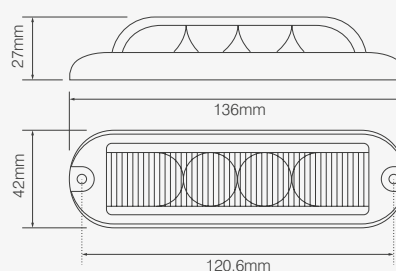

3-LED

- LED3DVA180** R10 Amber ●
- LED3DVB180** R10 Blue ●
- LED3DVR180** R10 Red ●
- LED3DVG180** R10 White ○

4-LED

NEW

- LED4DVA180** R10 Amber ●
- LED4DVB180** R10 Blue ●
- LED4DVR180** R10 Red ●
- LED4DVG180** R10 White ○

116 x 42 x 27mm

136 x 42 x 27mm

- 180° wide angle lighthouse
- Five year warranty
- High-brightness LEDs
- Rubber mounting grommet included

Voltage range	12/24V Multivolt
Flash patterns #	3-LED: 12x / 4-LED: 25x selectable
LED type	1-Watt
Lens material	Clear polycarbonate
Base material	Aluminium
Mounting	Screw mount
Warranty	Five years
Approval	ECE R10
Ingress protection	IP67
Current draw	0.05A