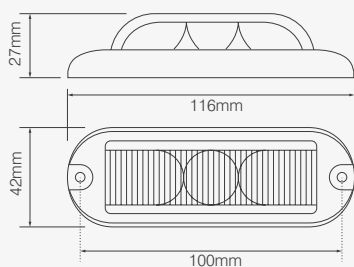

3-LED

- LED3DVA180** R10 Amber ●
- LED3DVB180** R10 Blue ●
- LED3DVR180** R10 Red ●
- LED3DVG180** R10 White ○

4-LED

NEW

- LED4DVA180** R10 Amber ●
- LED4DVB180** R10 Blue ●
- LED4DVR180** R10 Red ●
- LED4DVG180** R10 White ○

116 x 42 x 27mm

136 x 42 x 27mm

- 180° wide angle lighthouse
- Five year warranty
- High-brightness LEDs
- Rubber mounting grommet included

Voltage range	12/24V Multivolt
Flash patterns #	3-LED: 12x / 4-LED: 25x selectable
LED type	1-Watt
Lens material	Clear polycarbonate
Base material	Aluminium
Mounting	Screw mount
Warranty	Five years
Approval	ECE R10
Ingress protection	IP67
Current draw	0.05A