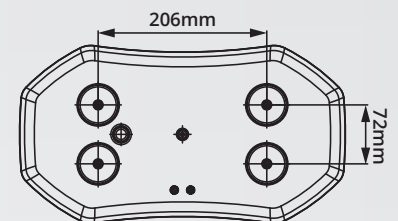

MAX
70mph
120kph

ALSO AVAILABLE 63202210

Stainless steel 60mm roof mounting
bracket for LAP1648AC/QB.

MAIN FEATURES

- Multi-voltage (10-30V)
- 10 flash patterns (single flash R65 approved)
- Four-point quad fitting or magnetic models
- 70mph speed rating for magnetic option
- Manufactured with 48 x 0.5W amber LEDs
- Clear polycarbonate lens
- Current consumption: 2.0A @ 12V, 1.0A @ 24V
- -30°C to +50°C extreme temperature reliability

DIMENSIONS

SIDE
VIEW

TOP
VIEW

BOTTOM
VIEW

Part Number

Mounting

LAP1648AC/MAG

Magnetic