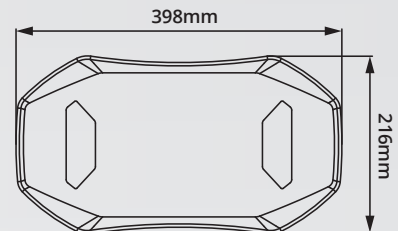

MAX
70mph
120kph

ALSO AVAILABLE 63202210

Stainless steel 60mm roof mounting
bracket for LAP1648AC/QB.

MAIN FEATURES

- Multi-voltage (10-30V)
- 10 flash patterns (single flash R65 approved)
- Four-point quad fitting or magnetic models
- 70mph speed rating for magnetic option
- Manufactured with 48 x 0.5W amber LEDs
- Clear polycarbonate lens
- Current consumption: 2.0A @ 12V, 1.0A @ 24V
- -30°C to +50°C extreme temperature reliability

DIMENSIONS

SIDE
VIEW

TOP
VIEW

BOTTOM
VIEW

Part Number

Mounting

LAP1648AC/MAG

Magnetic