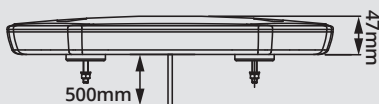

MAX
70mph
120kph

ALSO AVAILABLE 63202210

Stainless steel 60mm roof mounting
bracket for LAP1648AC/QB.

MAIN FEATURES

- Multi-voltage (10-30V)
- 10 flash patterns (single flash R65 approved)
- Four-point quad fitting or magnetic models
- 70mph speed rating for magnetic option
- Manufactured with 48 x 0.5W amber LEDs
- Clear polycarbonate lens
- Current consumption: 2.0A @ 12V, 1.0A @ 24V
- -30°C to +50°C extreme temperature reliability

DIMENSIONS

SIDE
VIEW

TOP
VIEW

BOTTOM
VIEW

Part Number

Mounting

LAP1648AC/MAG

Magnetic